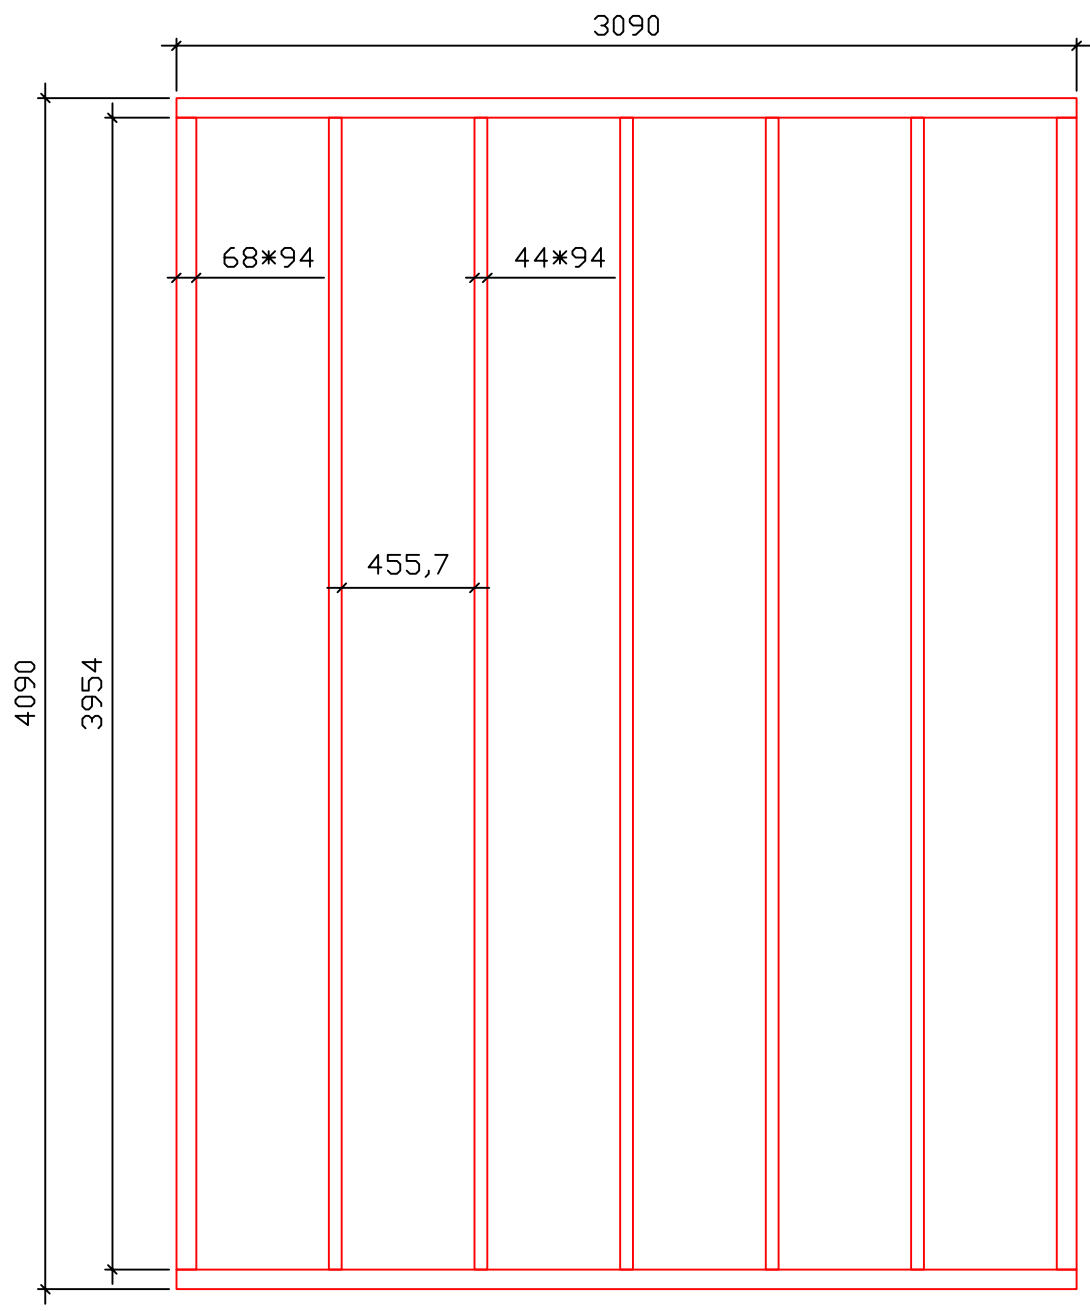

Taurus 4x31 - 2/1/50/18

Taunus 4x3 //50/18

Wand B ↑

Taunus 4x3 //50/18

Wand

A

Taunus 4x3 //50/18

Wand 1 ↗

Taurus 4x3 //50/18